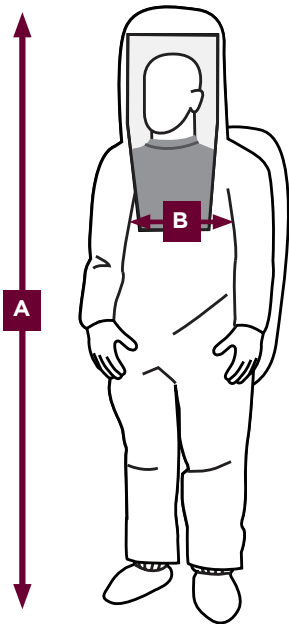

AlphaTec® garments are available in a wide range of sizes to fit most wearers.

The measurements shown below relate to the wearer's body measurements and not the garment measurements.

For any questions, please visit www.ansell.com

WEARER'S BODY MEASUREMENTS

A		B		Recommended Suit Size
Height		Chest Circumference		
cm	inches	cm	inches	
164 - 170	65 - 67	84 - 92	33 - 36	S
170 - 176	67 - 69	92 - 100	36 - 39	M
176 - 182	69 - 72	100 - 108	39 - 43	L
182 - 188	72 - 74	108 - 116	43 - 46	XL
188 - 194	74 - 76	116 - 124	46 - 49	2XL
194 - 200	76 - 79	124 - 132	49 - 52	3XL

BOOT TO SUIT SIZE GUIDE

Suit Size	Boot UK	Boot Europe	Boot USA
S to M	9	43	9.5
L	10 1/2	45	11
XL	11 1/2	46.5	12
2XL to 3XL	13	48	13.5

GLOVE TO SUIT SIZE GUIDE (GA2 set)

Suit Size	02-100 glove	38-560 glove
S to XL	10	10
2XL to 3XL	11	11